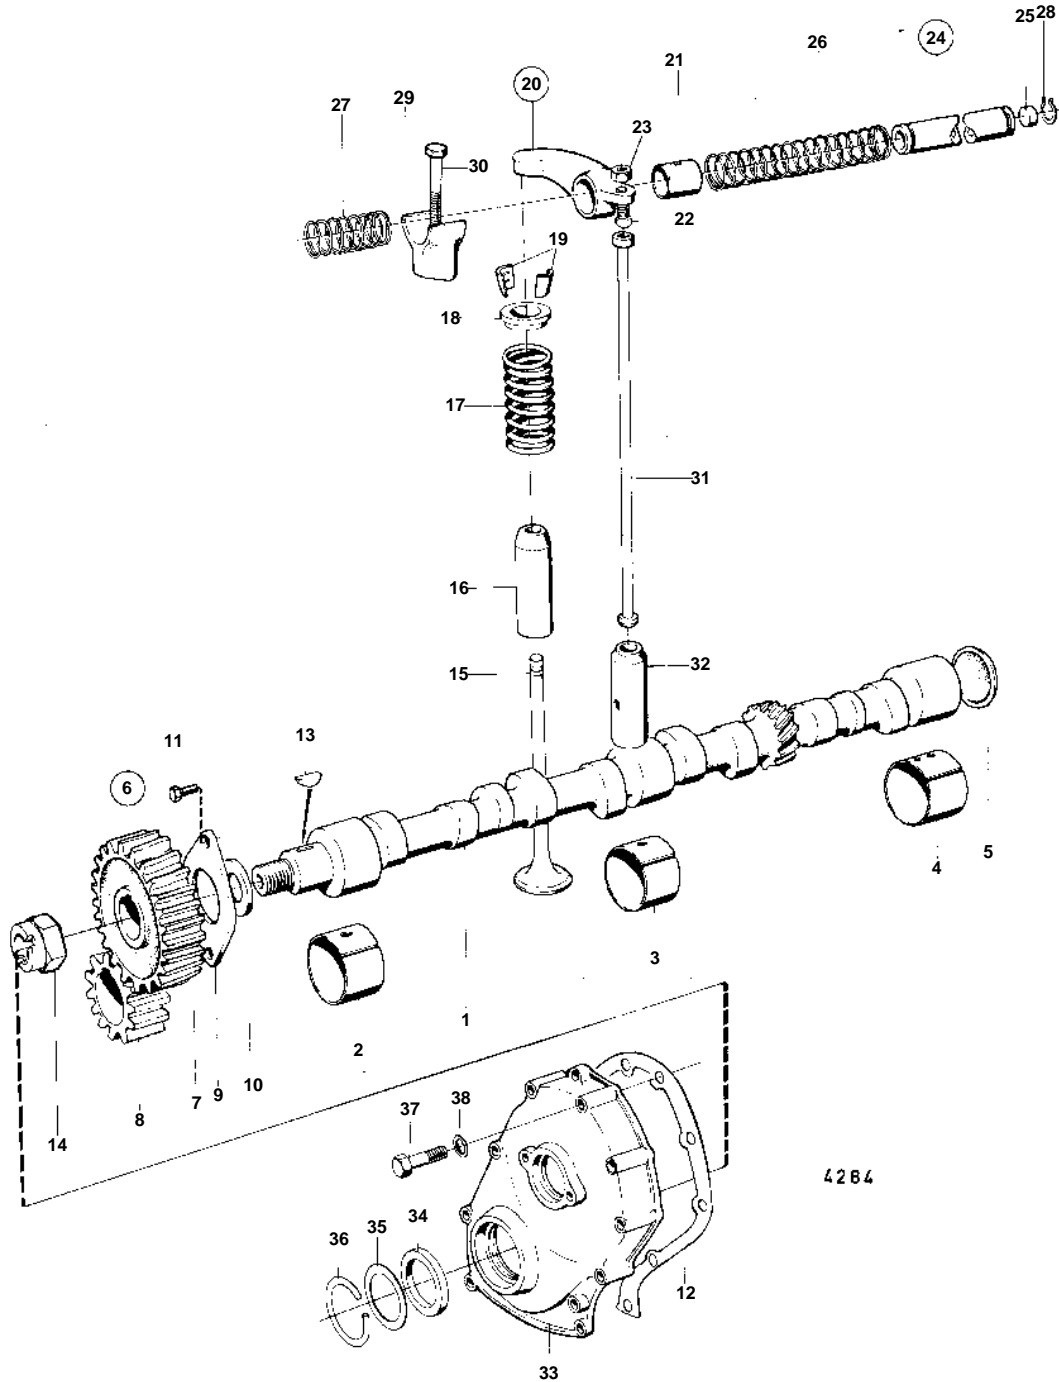

AQ115A, AQ115B, AQ130A, AQ130B, AQ130C, AQ130D

AQ115A, AQ115B, AQ130A, AQ130B, AQ130C, AQ130D

REF	PART NO.	QTY	DESCRIPTION	SEE SEC.	NOTES
1		1	Camshaft		
2		1	Bushing, BUSHING		
				12743	
3		1	Bushing, BUSHING	12737	
				12743	
4		1	Bushing, BUSHING	12737	
				12743	
5		1	Expansion plug, PLUG	12737	
				12743	
6	875375	1	Set		
7		1	· CAMSHAFT GEAR		
8		1	· CRANKSHAFT GEAR		
9		1	· THRUST FLANGE		
10		1	· Spacer ring		
11		2	· Hexagon screw		
12	418620	1	· Gasket		
13	910118	1	Woodruff key		
14		1	Nut		
15	419734	4	Inlet valve		
	419735	4	Exhaust valve		
16	419652	4	Valve guide, INTAKE	12771	
				12772	
	419653	4	Valve guide, EXHAUST	12771	
				12772	
17	418737	8	Valve spring		
18	460181	8	Washer		
19	419643	16	Valve collet		
20	418298	4	Rocker arm		NO. 2-4-6-8
	418301	4	Rocker arm		NO. 1-3-5-7
21	418297	8	· Bushing		
22	418286	8	· Ball stud		
23	921781	8	· Hexagon nut		
24		1	Rocker arm shaft		
25	955083	2	· Cap plug		
26	418426	3	Compression spring		
27	411140	2	Valve spring		
28	914456	2	Snap ring		
29		4	Bearing bracket		
30	191689	4	Screw		
31	418304	8	Push rod		
32	1218630	8	Tappet		
33		1	Timing gear casing		
34		1	Felt ring		
35	418626	1	Retainer		
36		1	Lock ring		
37	955514	2	Hexagon screw		L = 25 MM
	940158	7	Hexagon screw		L = 45 MM
38	941906	9	Spring washer		